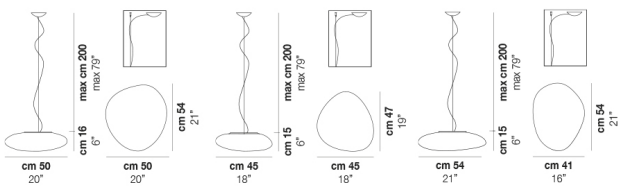

OTHER VERSION AVAILABLE

Click on the version to go to the web version of the product

NEOCH SP G

NEOCH SP M

NEOCH SP R