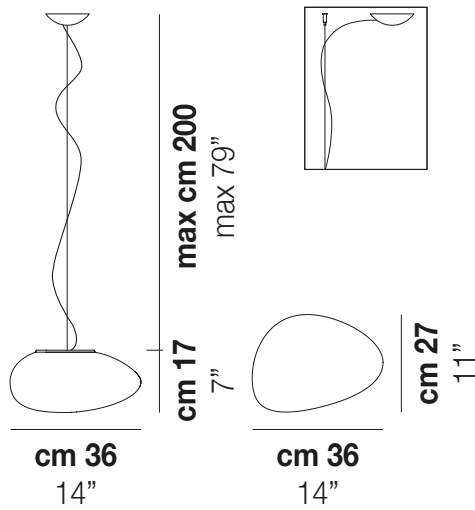

### TECHNICAL DATA:

### LIGHT SOURCES

1x77W	220-240 V 50/60 Hz	E27
1x10W	220-240 V 50/60 Hz	Led 3000 K 10 W 230 v 1100 lm DIM2 Phase Cut

VOLUME	Mc 0,07
GROSS WEIGHT	Kg 7
NET WEIGHT	Kg 4

download